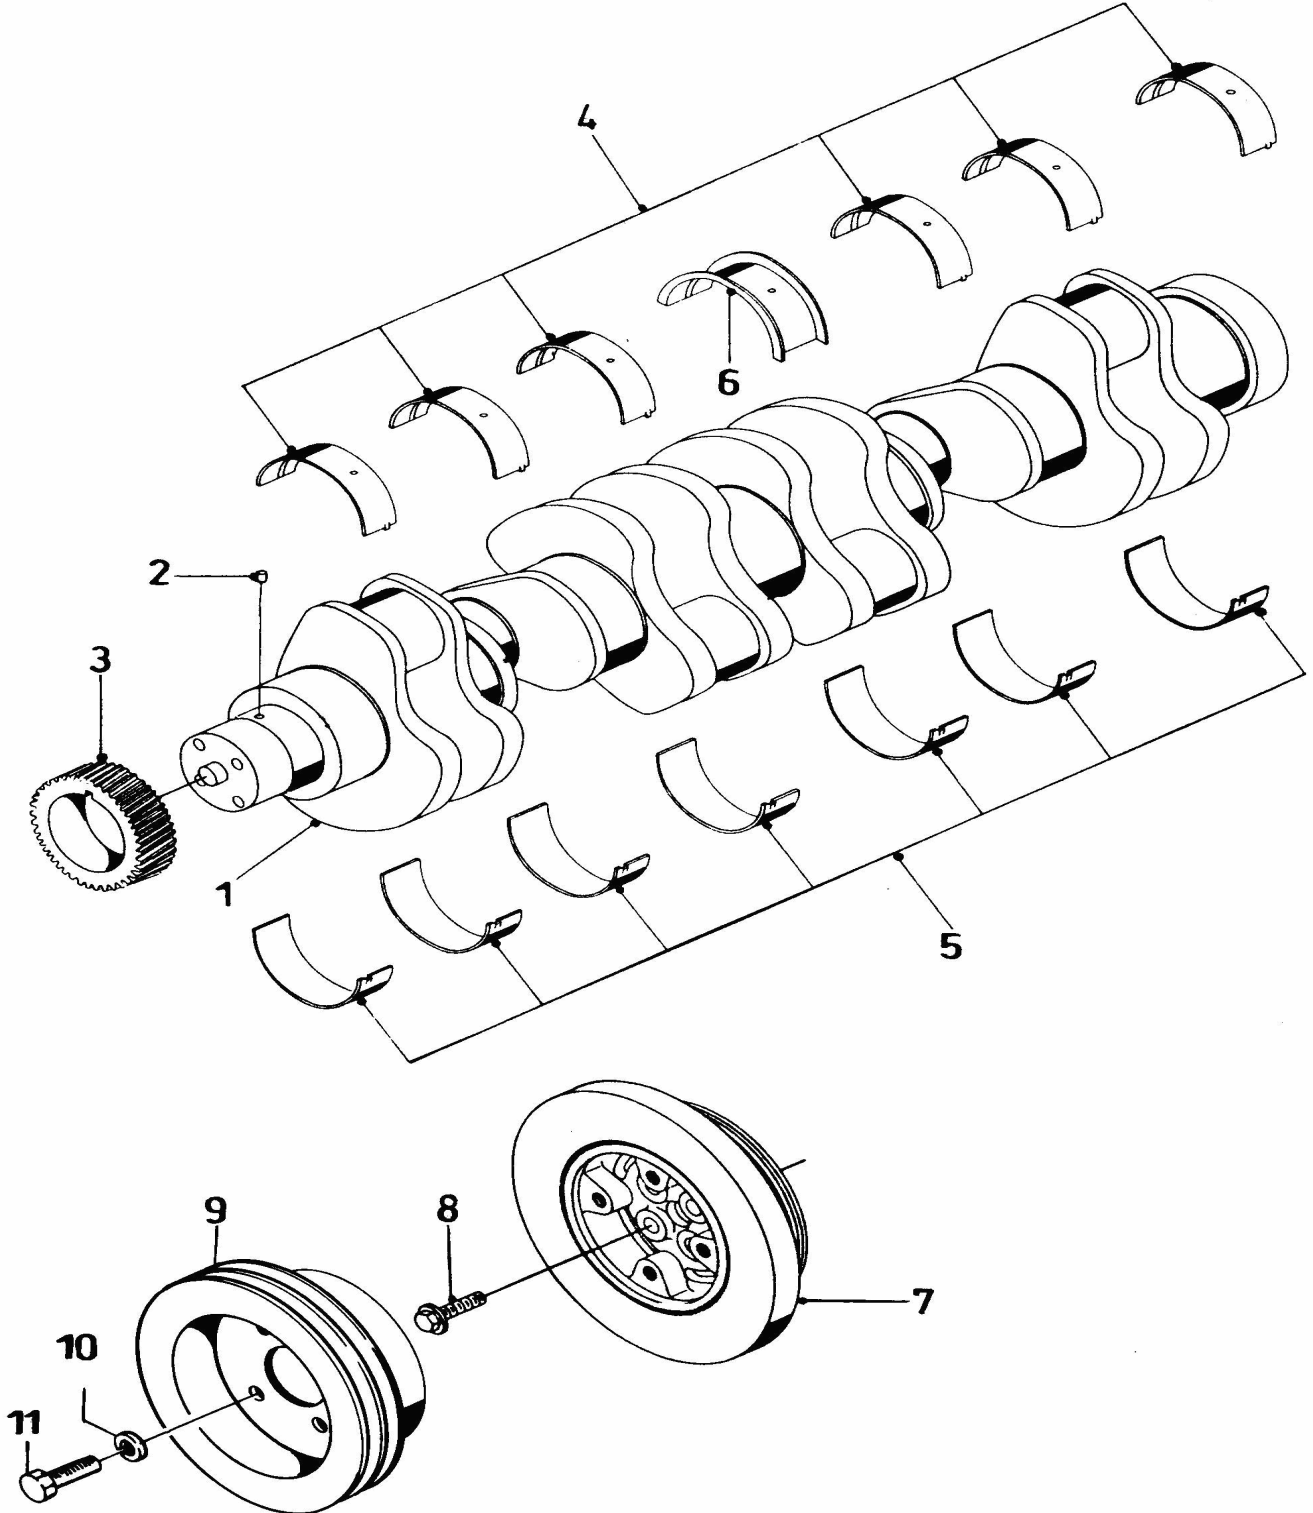

Ürün Adı/Product Name : BELDE 220-17C/BELDE 220-17C

2K68601

Grup Adı/Group Name : MOTOR/ENGINE

Komple Adı/Assy Name : KRANK MİLİ/CRANKSHAFT

NATO PARÇA KATALOĞU/NATO PARTS CATALOGUE

Ürün Adı/Product Name : BELDE 220-17C/BELDE 220-17C

2K68601

Grup Adı/Group Name : MOTOR/ENGINE

Komple Adı/Assy Name : KRANK MİLİ/CRANKSHAFT

ŞEKİL FIG	PARÇA KODU PART CODE	PARÇA ADI	PART NAME	SERİ NO SER. NO	ADET QTY.	AÇIKLAMA REMARK
1-3	C3942545	Krank mili-KMPL.	Crankshaft-ASSY.		1	
1	C3917320	Krank mili	Crankshaft		1	
2	C3904483	Merkezleme pimi	Dowel pin		1	
3	C3918776	Krank mili dişlisi	Gear,crankshaft		1	
4-6	C3802210	Ana yatak-KMPL.	Bearing, main-ASSY.		1	
4	C3916840	Ana yatak, üst	Bearing, main-Upper		6	ESKİ TİP/OLD TYPE
4	C3944158	Ana yatak, üst	Bearing, main-Upper		6	YENİ TİP/NEW TYPE
5	C3901590	Ana yatak-Alt	Bearing, main-Lower		7	ESKİ TİP/OLD TYPE
5	C3944153	Ana yatak, alt	Bearing, main-Lower		7	YENİ TİP/NEW TYPE
6	C3928914	Gezinti yatağı	Bearing, crankshaft thrust		1	ESKİ TİP/OLD TYPE
6	C3945859	Gezinti yatağı	Bearing, thrust		1	YENİ TİP/NEW TYPE
4-6	C3802211	Ana yatak-KMPL.	Bearing, main-ASSY.		1	(0.10mm.)
4	C3916841	Ana yatak, üst	Bearing, main-Upper		6	
5	C3901591	Ana yatak, alt	Bearing, main-Lower		7	
6	C3923569	Gezinti yatağı	Bearing, crangshaft thrust		1	
4-6	C3802212	Ana yatak-KMPL.	Bearing, main-ASSY.		1	(.20mm.)
4	C3916842	Ana yatak, üst	Bearing, main-Upper		6	
5	C3901592	Ana yatak, alt	Bearing, main-Lower		7	
6	C3923570	Gezinti yatağı	Bearing, crangshaft thrust		1	
4-6	C3802213	Ana yatak-KMPL.	Bearing, main-ASSY.		1	(0.30mm.)
4	C3916843	Ana yatak, üst	Bearing, main-Upper		6	
5	C3901593	Ana yatak, alt	Bearing, main-Lower		7	
6	C3923571	Gezinti yatağı	Bearing, crangshaft thrust		1	
4-6	C3802214	Ana yatak-KMPL.	Bearing, main-ASSY.		1	(0.40mm.)
4	C3916844	Ana yatak, üst	Bearing, main-Upper		6	
5	C3901594	Ana yatak, alt	Bearing, main-Lower		7	
6	C3923572	Gezinti yatağı	Bearing, crangshaft thrust		1	
x6	C3802112	Gezinti yatağı	Thrust bearing		1	Servis/Service
x6	C3802114	Gezinti yatağı	Thrust bearing		1	Servis/Service
7	C3925560	Krank pulesi-KMPL.	Crank pulley-ASSY.		1	
8	C3906733	Civata	Bolt		4	
9	2B14929	Pule-Radyatör tahrik	Pulley		1	
10	WL112002	Yaylı rondela	Washer, spring		4	
11	BH112121	Civata	Bolt		4