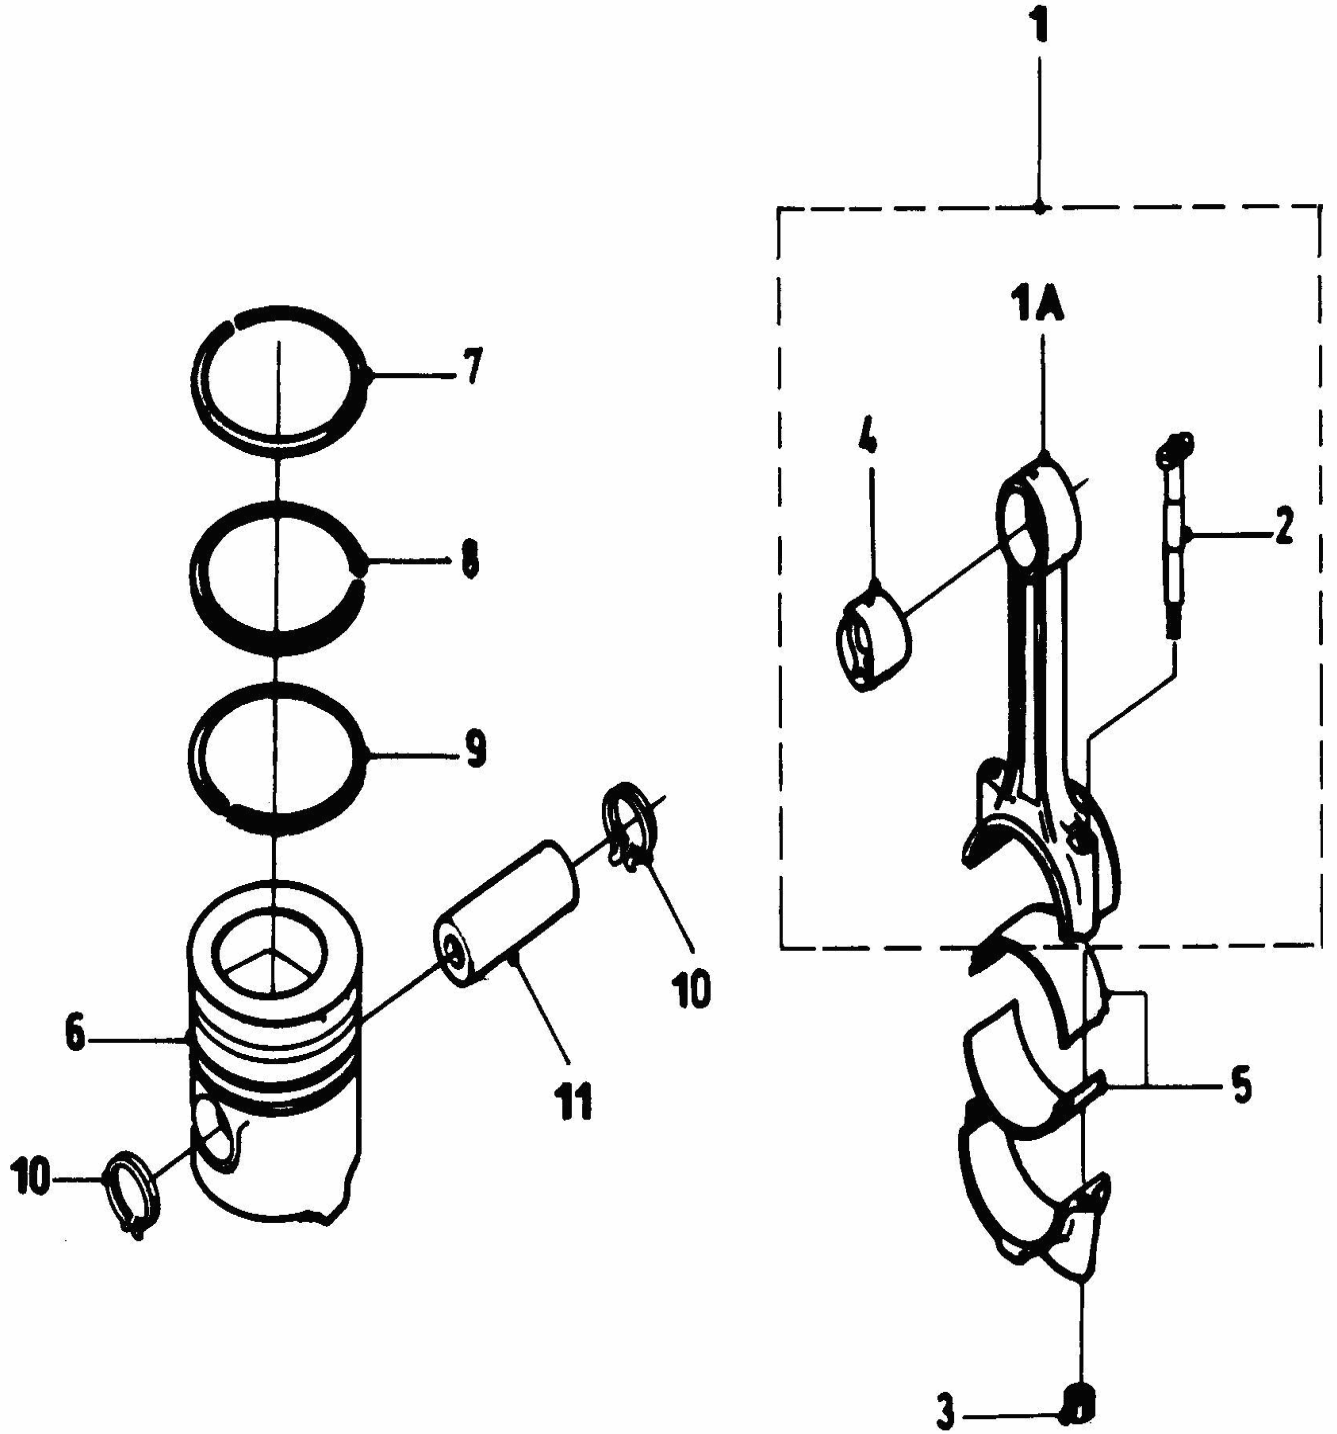

Ürün Adı/Product Name : BELDE 220-17C/BELDE 220-17C

BMCBELC211B

Grup Adı/Group Name : MOTOR/ENGINE

Komple Adı/Assy Name : PİSTON VE BİYEL KOLU/PISTON & CONNECTING ROD

NATO PARA KATALOĐU/NATO PARTS CATALOGUE

Ürün Adı/Product Name : BELDE 220-17C/BELDE 220-17C

BMCBELC211B

Grup Adı/Group Name : MOTOR/ENGINE

Komple Adı/Assy Name : PİSTON VE BİYEL KOLU/PISTON & CONNECTING ROD

ŞEKİL FIG	PARA KODU PART CODE	PARA ADI	PART NAME	SERİ NO SER. NO	ADET QTY.	AÇIKLAMA REMARK
1	C3901383	Biyel kolu-KMPL.	Rod, connecting-ASSY.		6	
1a	C3901224	Biyel kolu	Rod, connecting		6	
2	C3901380	Cıvata	Bolt		12	
3	C3901381	Somun	Nut		12	
4	C3913990	Bur	Bushing		6	
5	C3901430	Yatak, biyel kolu	Bearing, connecting rod		12	
x5	C3901431	Yatak, biyel kolu	Bearing, connecting rod		12	
x5	C3901432	Yatak, biyel kolu	Bearing, connecting rod		12	
x5	C3901433	Yatak, biyel kolu	Bearing, connecting rod		12	(0.76mm.)
x5	C3901434	Yatak, biyel kolu	Bearing, connecting rod		12	(1.02mm.)
6	C3922685	Piston	Piston		6	
7	Y3901749	Segman	Circlip		6	
8	Y3919918	Segman-Orta	Circlip-Master		6	
9	Y3901752	Segman	Circlip		6	
10	Y3901996	Tespit segmanı	Retaining ring		12	
11	Y3901597	Piston pimi	Piston pin		6