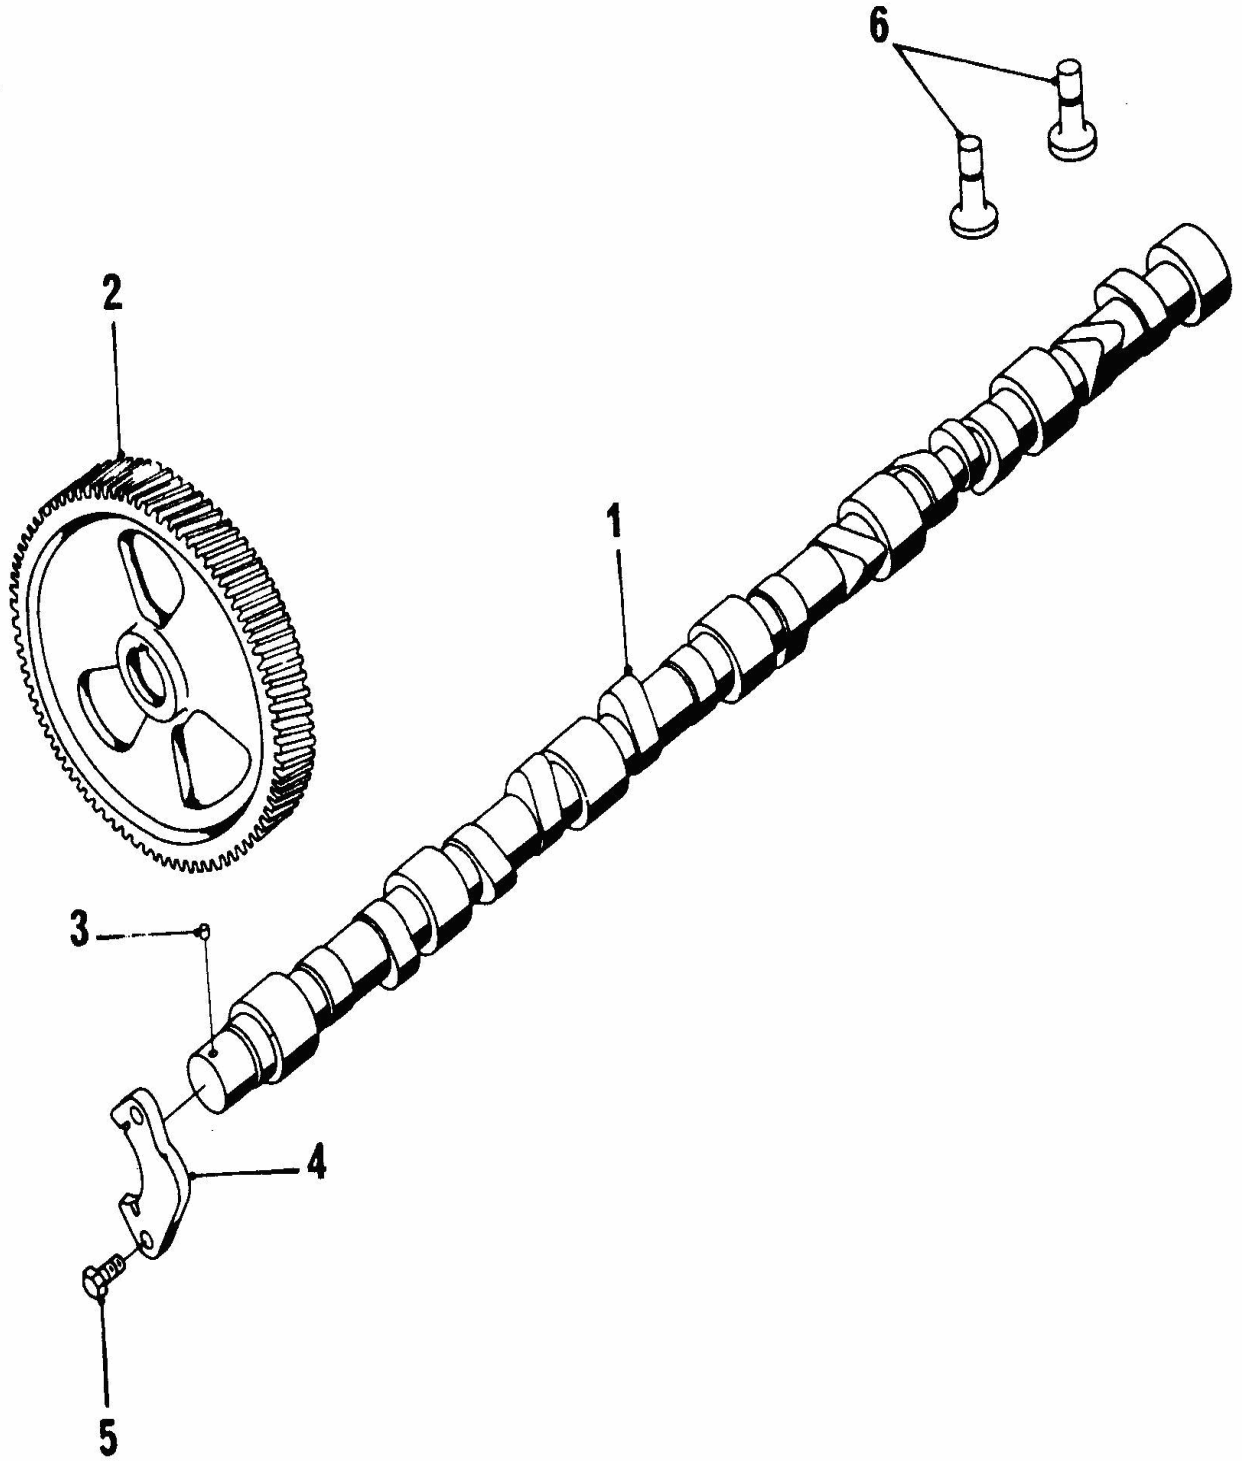

Ürün Adı/Product Name : BELDE 220-17C/BELDE 220-17C

2K11657M

Grup Adı/Group Name : MOTOR/ENGINE

Komple Adı/Assy Name : EKSANTRİK MİLİ-KMPL./CAMSHAFT-ASSY.

NATO PARA KATALOĐU/NATO PARTS CATALOGUE

Ürün Adı/Product Name : BELDE 220-17C/BELDE 220-17C

2K11657M

Grup Adı/Group Name : MOTOR/ENGINE

Komple Adı/Assy Name : EKSANTRİK MİLİ-KMPL./CAMSHAFT-ASSY.

ŞEKİL FIG	PARA KODU PART CODE	PARA ADI	PART NAME	SERİ NO SER. NO	ADET QTY.	AÇIKLAMA REMARK
1	C3920064	Eksantrik mili	Camshaft		1	
2	C3918777	Eksantrik mili dişlisi	Gear, camshaft		1	
3	C3917883	Merkezleme pimi	Dowel pin		1	
4	Y3914641	Dayanma flanşı	Thrust flange		1	
5	C3900227	Cıvata	Bolt		2	
6	C3907240	İtici	Tappet		12