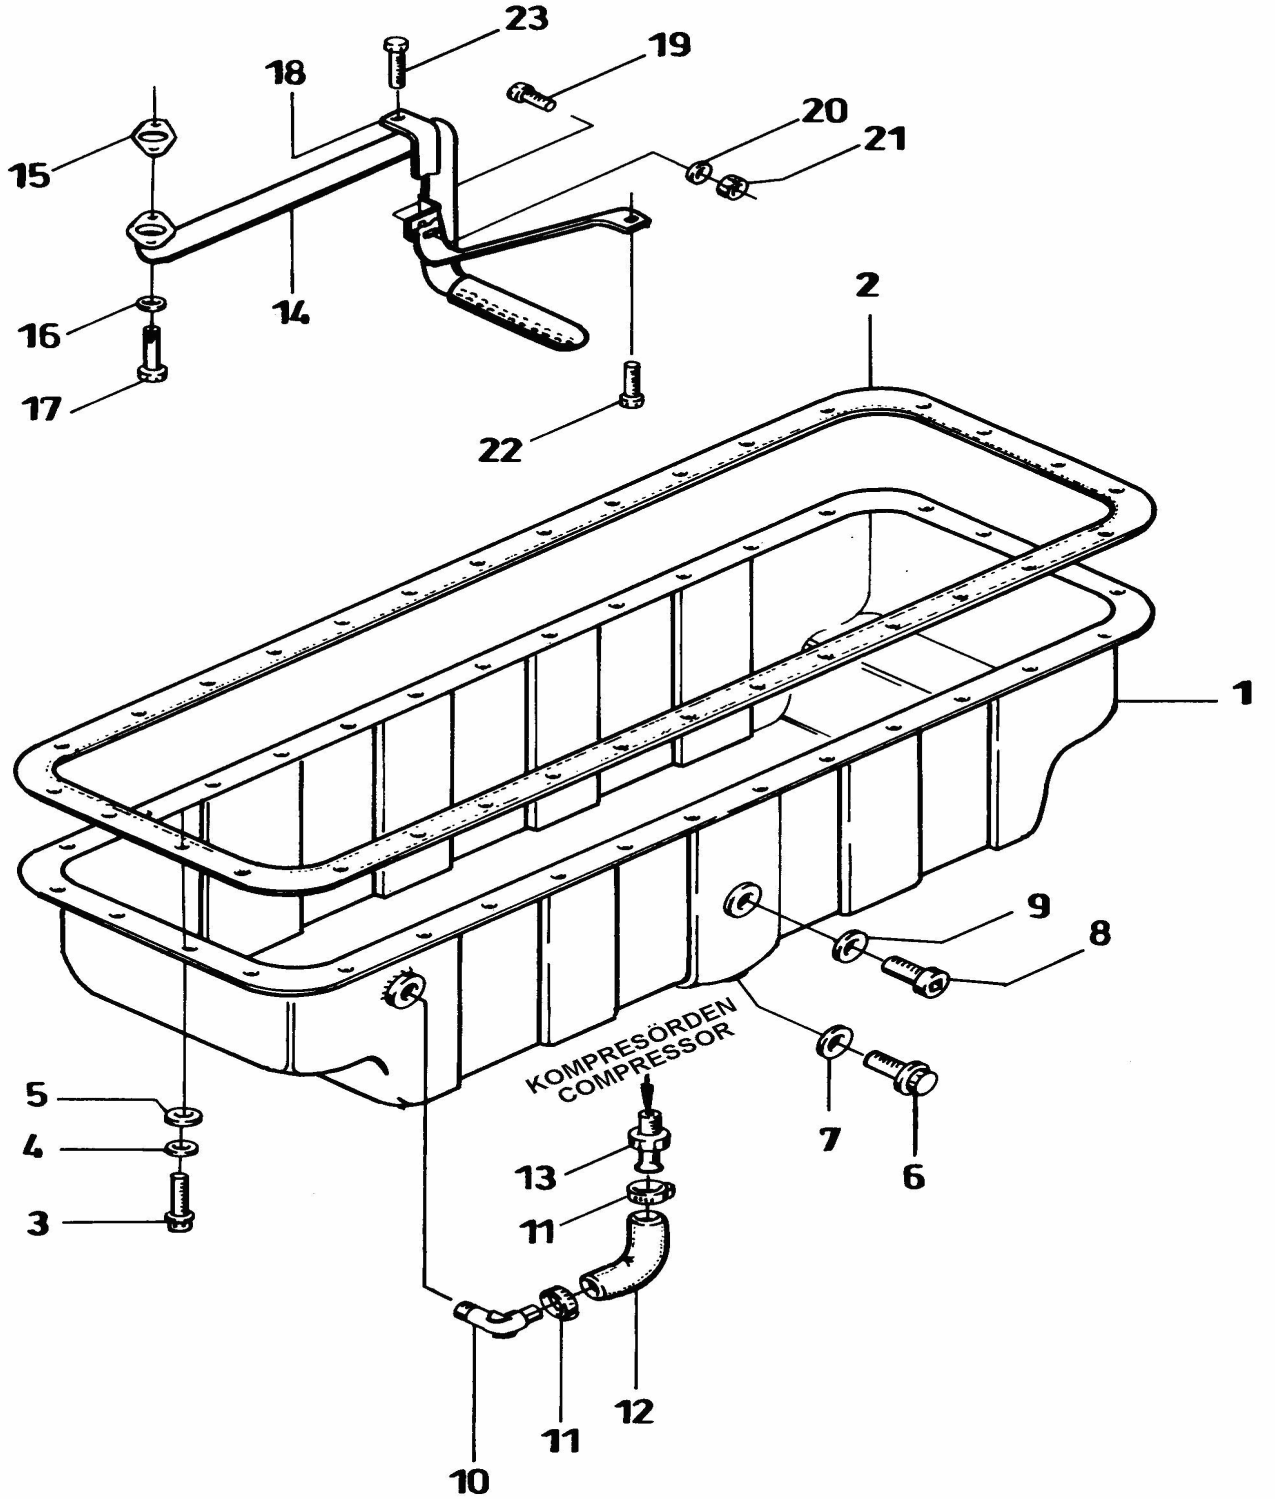

Ürün Adı/Product Name : BELDE 220-17C/BELDE 220-17C

BMCBELC211F

Grup Adı/Group Name : MOTOR/ENGINE

Komple Adı/Assy Name : YAĞ KARTERİ VE EMİŞ BORUSU/OIL PAN & INTAKE PIPE

NATO PARA KATALOĐU/NATO PARTS CATALOGUE

Ürün Adı/Product Name : BELDE 220-17C/BELDE 220-17C

BMCBELC211F

Grup Adı/Group Name : MOTOR/ENGINE

Komple Adı/Assy Name : YAĐ KARTERİ VE EMİŐ BORUSU/OIL PAN & INTAKE PIPE

ŐEKİL FIG	PARA KODU PART CODE	PARA ADI	PART NAME	SERİ NO SER. NO	ADET QTY.	AIKLAMA REMARK
1	2B84705	Yađ karteri kaynaklı-KMPL.	Oil pan-ASSY.		1	
2	C3934044	Conta	Gasket		1	
3	C3920400	Cıvata	Bolt		32	
4	C3910266	Yaylı rondela	Washer, spring		32	
5	C3908316	Rondela	Washer		32	
6	C3924147	Tapa, yađ karteri	Plug, oil pan		1	
7	C3920773	Rondela	Washer		1	
8	C3282266	Tapa	Plug		1	
9	C3902425	Bakır rondela	Washer, sealing		1	
10	2K200120	Adaptör	Adapter		1	
11	B0C288	Kelepe	Clamp		2	
12	2K98035	Dirsek hortum	Hose		1	
13	942691	Nipel	Nippel		1	
14	C3921719	Yađ emiŐ borusu-KMPL.	Tube, suction-ASSY.		1	
15	C3914302	Conta	Gasket		1	
16	C3926865	Mesafe parası	Spacer		2	
17	C3900628	Cıvata	Bolt		2	
18	C3927611	Braket, yađ emiŐ borusu	Bracket, oil suction tube		1	
19	C3913638	Cıvata	Bolt		1	
20	C3910960	Yaylı rondela	Washer, spring		1	
21	C3906216	Somun	Nut		1	
22	C3913638	Cıvata	Bolt		1	
23	C3901865	Cıvata	Bolt		1